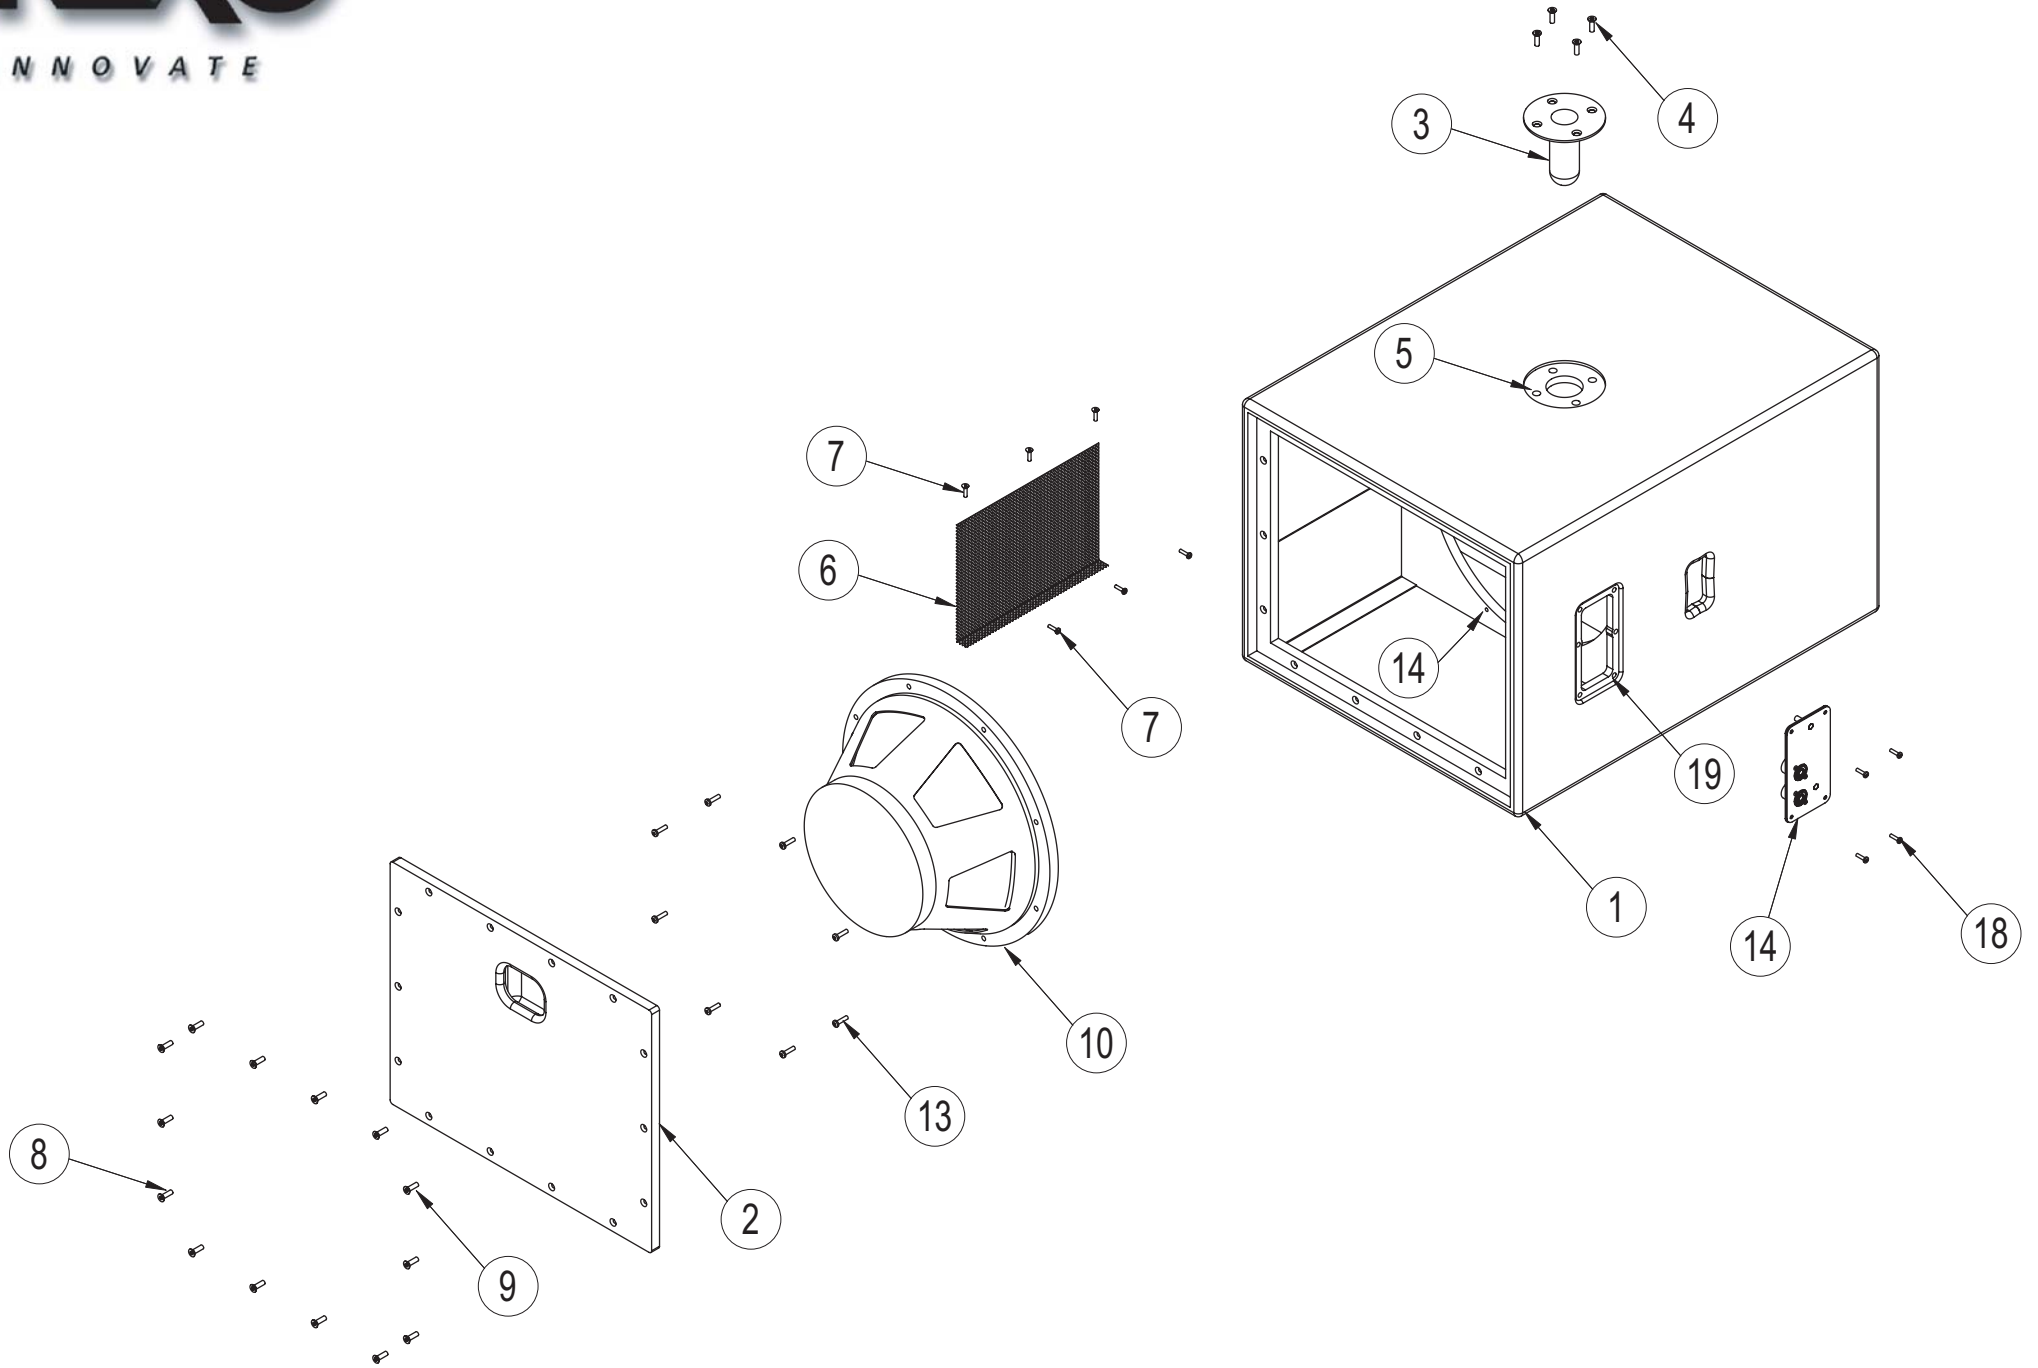

NEXO

I N N O V A T E

LS 500

SPARE PARTS

NEXO-SA

AFTER SALE DEPARTMENT

154 allée des Erables

ZAC Paris Nord II

B.P.50107

95950 ROISSY Cedex

FRANCE

Email : gilbert.laporte@nexo.fr

LS 500 EXPLODED VIEW

LS 500 CONNECTION PLATE VIEW

MARK	QUANTITY	ASSEMBLY	SUB ASSEMBLY	PART REFERENCE	DESIGNATION
LS.500					
1	1	\$EBLS50		\$EBLS50	CABINET LS.500 + ACCESSORIES
2	1			\$COVER500	COVER
3	1			\$AMDOUILLS40	FAUCET FLUSH STEEL BLACK
4	4			\$VXTCFX616N	SCREW TORX FLAT HEAD BLACK 6X16
5	4			\$VGRAF6	NUT GRAF 6mm
6	1			\$AMGLS500	GRID LS500 CATAFOREZ
7	6			\$VXTCC4.514N	SCREW VBA TCC INOX BLACK 4.5X14
8	1			\$VXTCC525N	SCREW VBA TCC INOX BLACK 5X25
9	13			\$VXTCC540N	SCREW VBA TCC INOX BLACK 5X40
10	1		\$N1540R-4	\$N1540R-4	BASS SPEAKER 15" FOR LS500
11	1			\$N1540R/K	RECONE KIT FOR SPEAKER 15" LS500
12	8			\$VXCHC535N	SCREW CHC INOX BLACK 5X35
13	8			\$VGRAF5	NUT GRAF A 5mm
14	1		\$CNXLS	\$CNXLS	CONNECTION PLATE FOR LS500 WITH ARTWORK
15	1			\$JNEOCNX	CNX JOINT
16	2			\$CNXNL4MP	SPEAKON NL4MP
17	4			\$VRIV3.216N	RIVET ALUMINIUM BLACK 3.12X16
18	4			\$VXTCBX416N	SCREW TORX BUTTOM HEAD STAINLESS STEEL BLACK 4X16
19	4			\$VGRAF4	NUT GRAF A 4mm