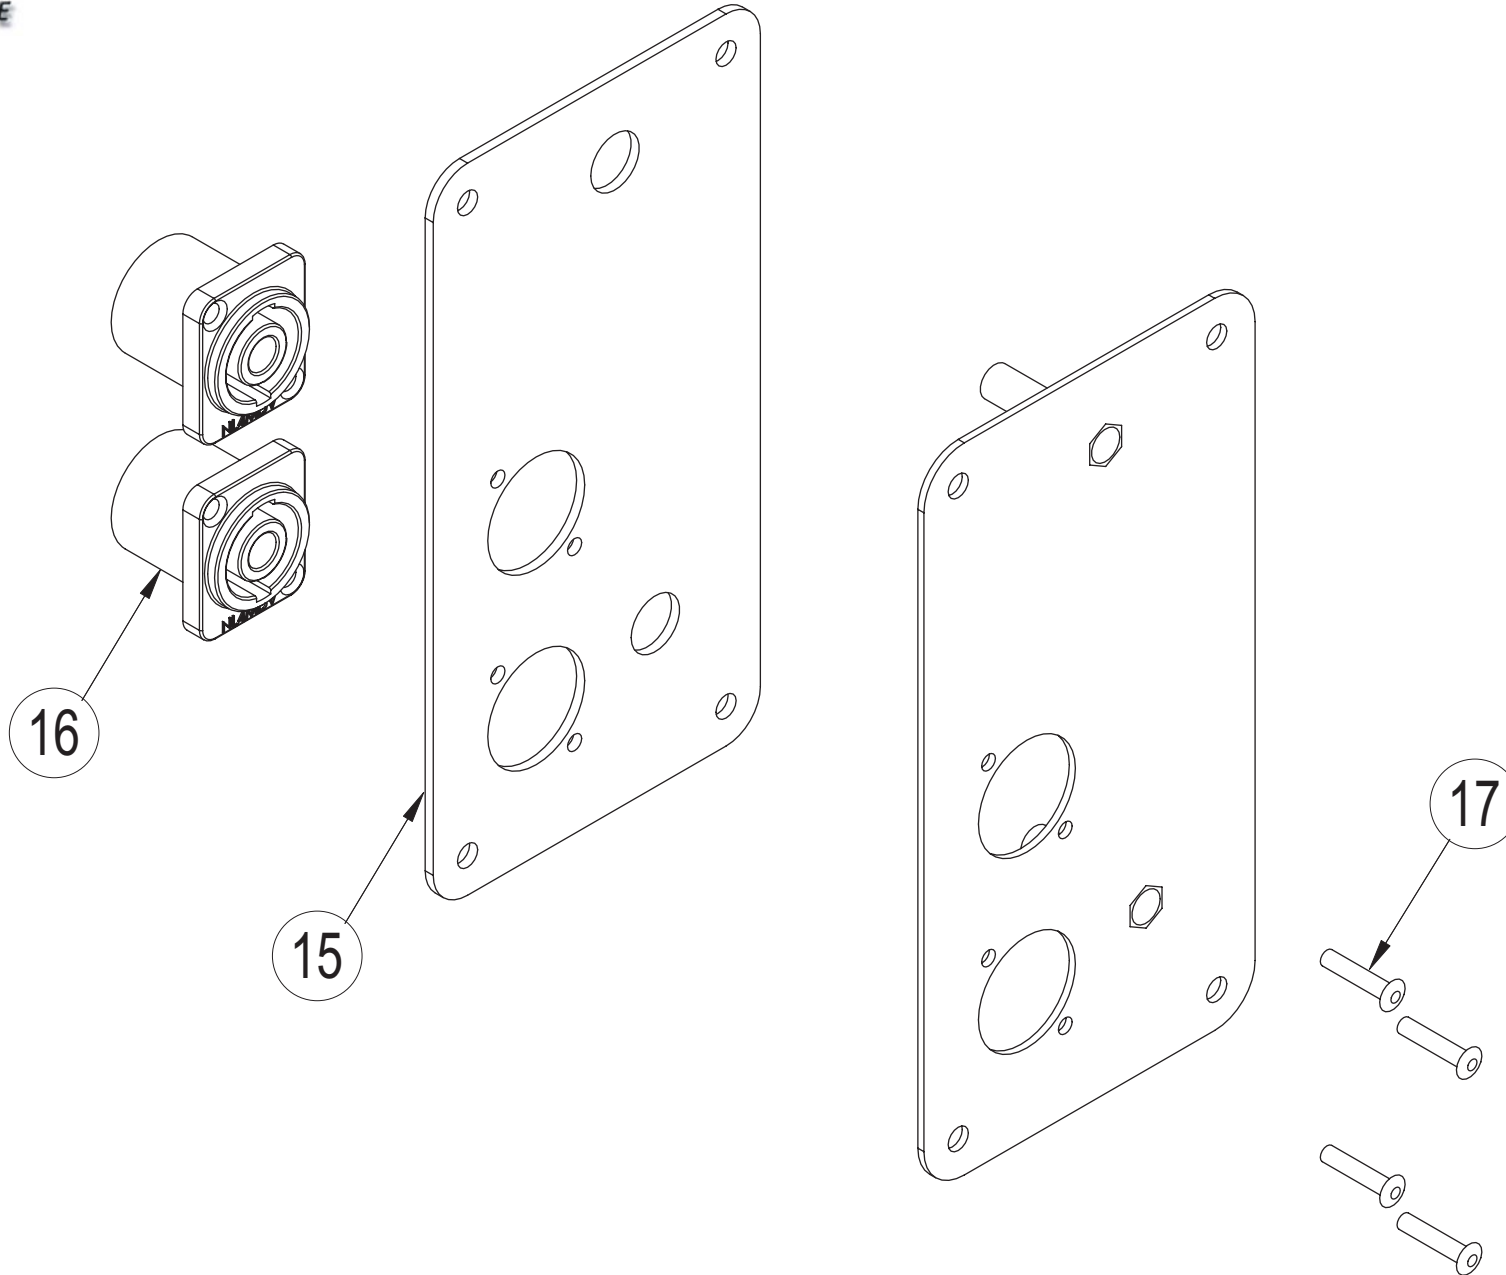

B.P.50107

95950 ROISSY Cedex

FRANCE

Email : gilbert.laporte@nexo.fr

LS 500 EXPLODED VIEW

LS 500 CONNECTION PLATE VIEW

MARK	QUANTITY	ASSEMBLY	SUB ASSEMBLY	PART REFERENCE	DESIGNATION
LS.500					
1	1	\$EBLS50		\$EBLS50	CABINET LS.500 + ACCESSORIES
2	1			\$COVER500	COVER
3	1			\$AMDOUILLS40	FAUCET FLUSH STEEL BLACK
4	4			\$VXTCFX616N	SCREW TORX FLAT HEAD BLACK 6X16
5	4			\$VGRAF6	NUT GRAF 6mm
6	1			\$AMGLS500	GRID LS500 CATAFOREZ
7	6			\$VXTCC4.514N	SCREW VBA TCC INOX BLACK 4.5X14
8	1			\$VXTCC525N	SCREW VBA TCC INOX BLACK 5X25
9	13			\$VXTCC540N	SCREW VBA TCC INOX BLACK 5X40
10	1		\$N1540R-4	\$N1540R-4	BASS SPEAKER 15" FOR LS500
11	1			\$N1540R/K	RECONE KIT FOR SPEAKER 15" LS500
12	8			\$VXCHC535N	SCREW CHC INOX BLACK 5X35
13	8			\$VGRAF5	NUT GRAF A 5mm
14	1		\$CNXLS	\$CNXLS	CONNECTION PLATE FOR LS500 WITH ARTWORK
15	1			\$JNEOCNX	CNX JOINT
16	2			\$CNXNL4MP	SPEAKON NL4MP
17	4			\$VRIV3.216N	RIVET ALUMINIUM BLACK 3.12X16
18	4			\$VXTCBX416N	SCREW TORX BUTTOM HEAD STAINLESS STEEL BLACK 4X16
19	4			\$VGRAF4	NUT GRAF A 4mm